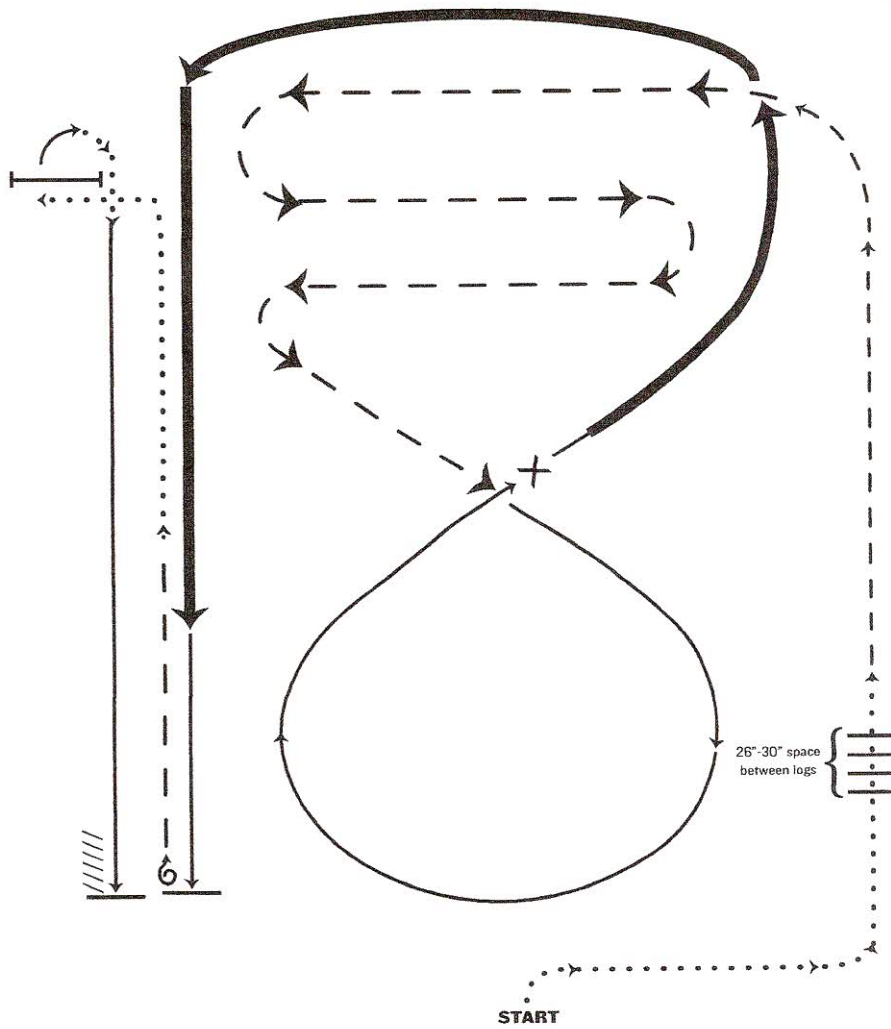

**RANCH RIDING - PATTERN 13**

10-17a1  
 classes  
 61, 62, 63  
 11004, 11003  
 11001, 11000

1. Walk
2. Walk over logs
3. Trot
4. Extended trot serpentine
5. Lope right lead
6. Change leads (simple or flying)
7. Extended lope (left lead), collect lope
8. Stop, 1 1/2 turn, either direction
9. Trot
10. Walk to gate
11. Right hand push gate
12. Walk, lope left lead
13. Stop and back