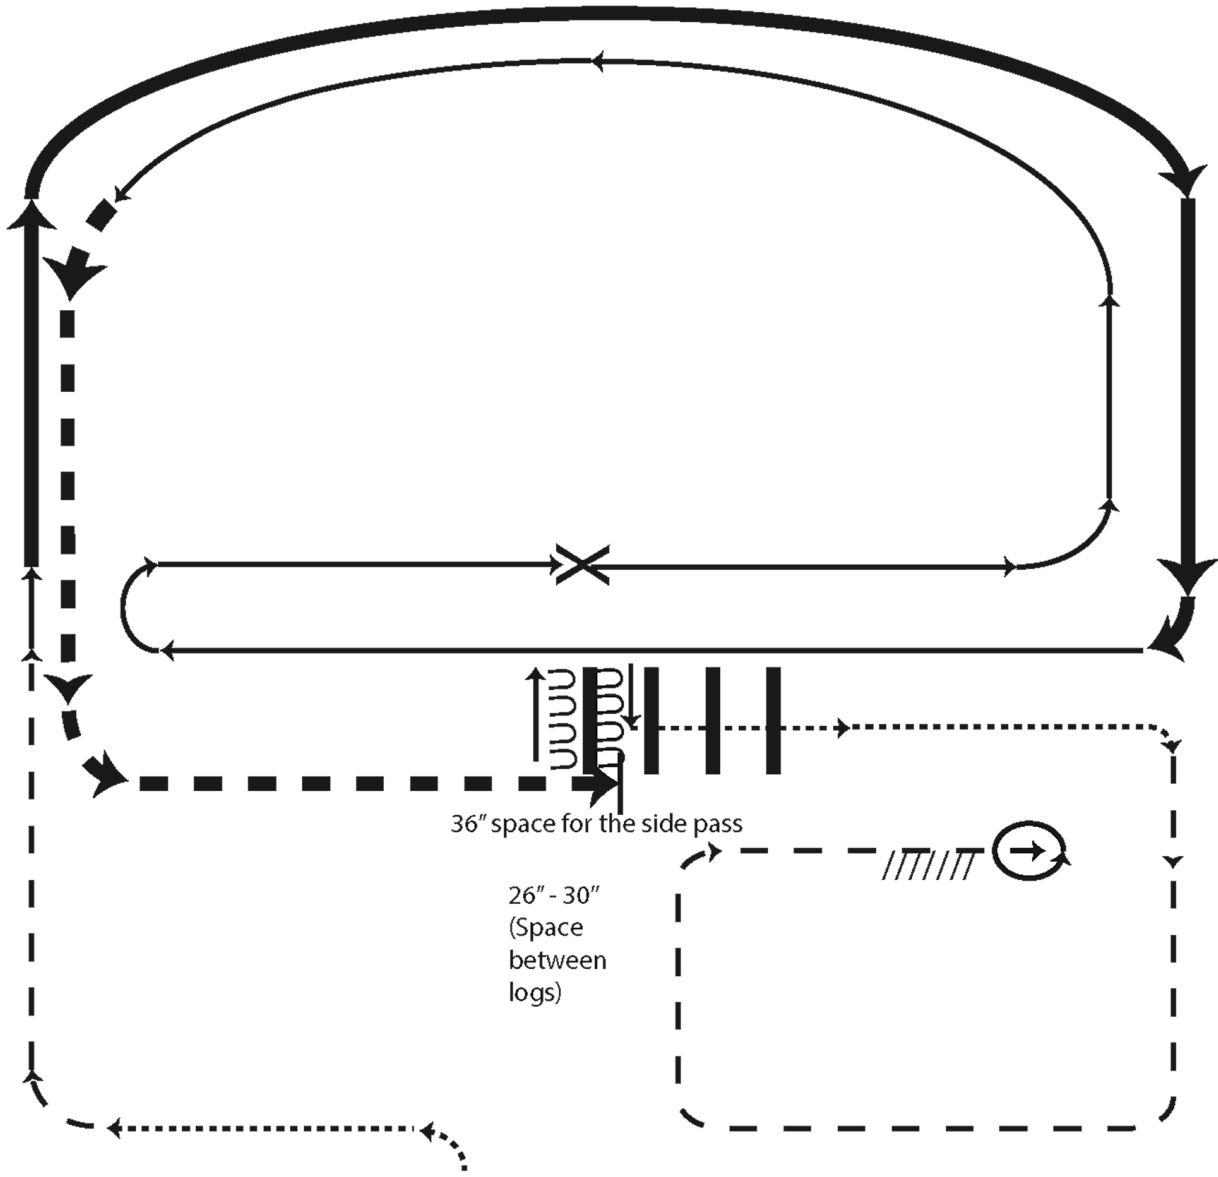

2025 Show 1

Ranch Riding w/o cows (Classes 61 62 63)

Show Date: 01-11-12-2025

www.HorseShowPatterns.com

www.HorseShowPatterns.com

1. Walk
2. Trot
3. Extended lope-right lead
4. Lope-right lead
5. Change leads(simple or flying)
6. Lope left lead
7. Extended trot
8. Stop, side pass left, side pass right, 1/2 way
9. Walk over logs
10. Walk
11. Trot square
12. Stop, 360° turn left, back

- X Lead Change
- Walk
- - - Trot
- — — Ext Trot
- — — Lope
- — — Ext Lope
- /////// Back

[RR/AQHA-4]

Pattern Provided by:

SCPHA